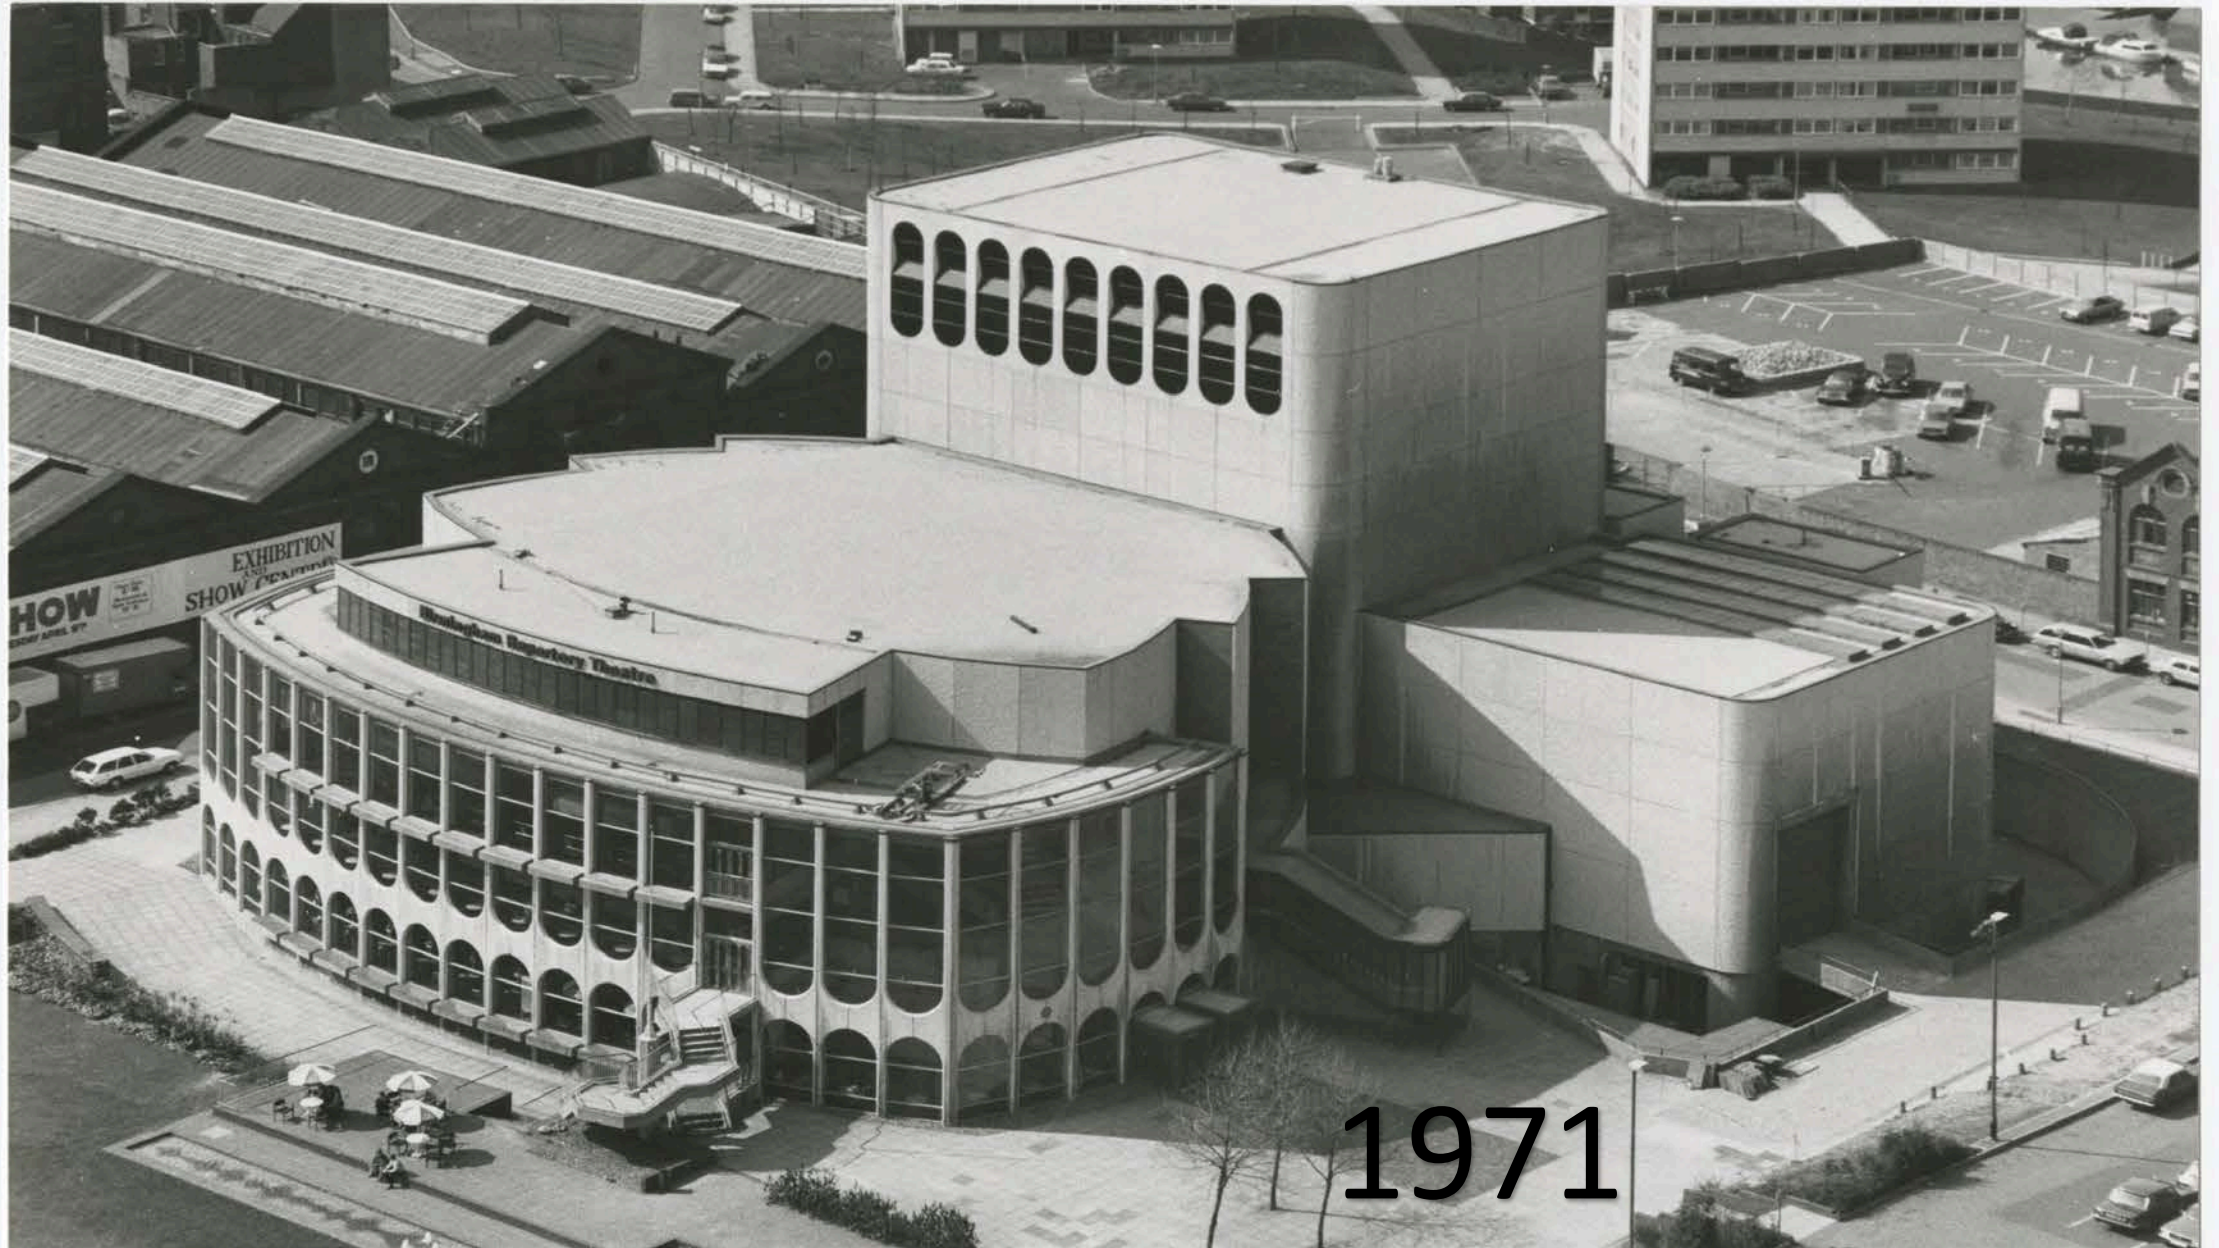

Birmingham Rep

Rachael Thomas, Executive Director, Birmingham Rep

Theatres Trust
Conference 19:
Centre Stage
Artist and audience
at the heart of theatres

#CentreStage19

'Open House'

**BIRMINGHAM
REPERTORY
THEATRE**

1913

1971

1991

2013

2013

The House

820 seats

The Studio

300 seats

The Door

150 seats

2013

2016

2019

2019

2025

'Open House'

Connectivity – Creativity –
Community

2021

THE REP

BAR THEATRE CAFE