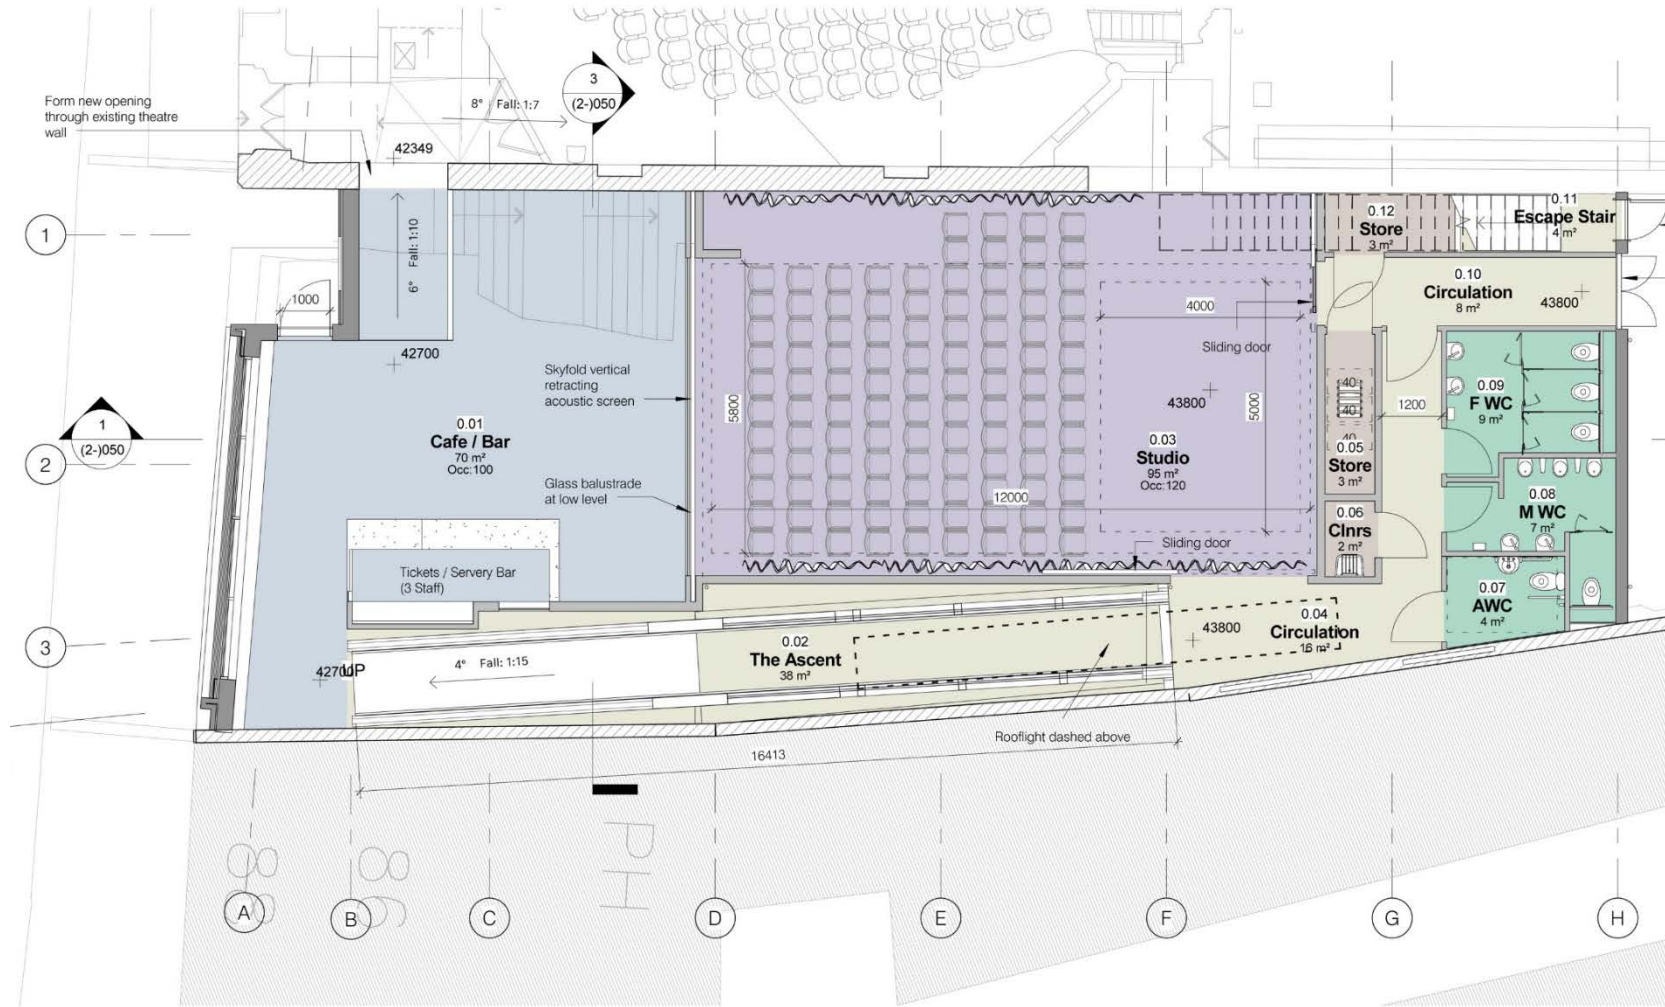

HALLIDAY CLARK ARCHITECTS