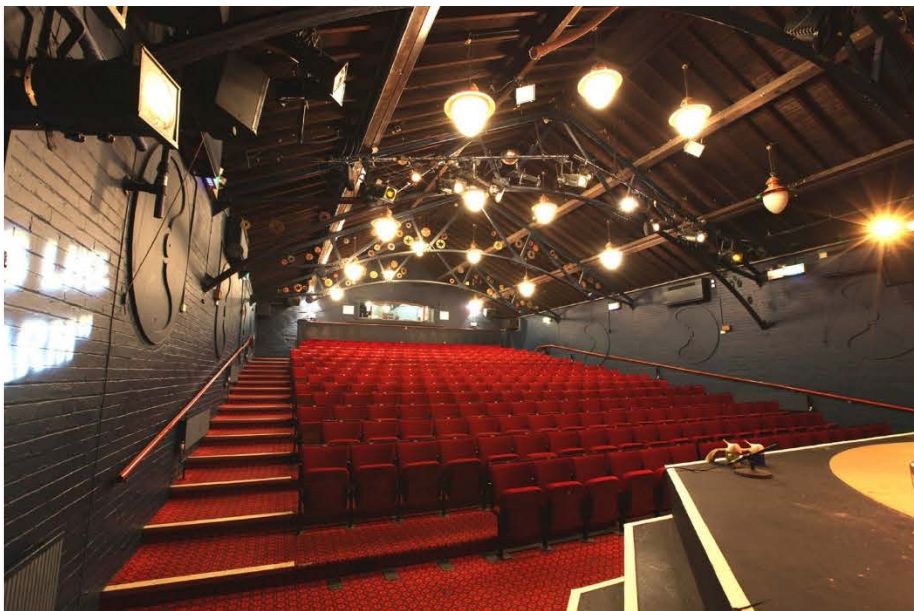

VIEW FROM WEST

VIEW FROM EAST

ENTRANCE & BOX OFFICE

FOYER

CAFE

AUDITORIUM

STAGE

ADVENTURE THEATRE