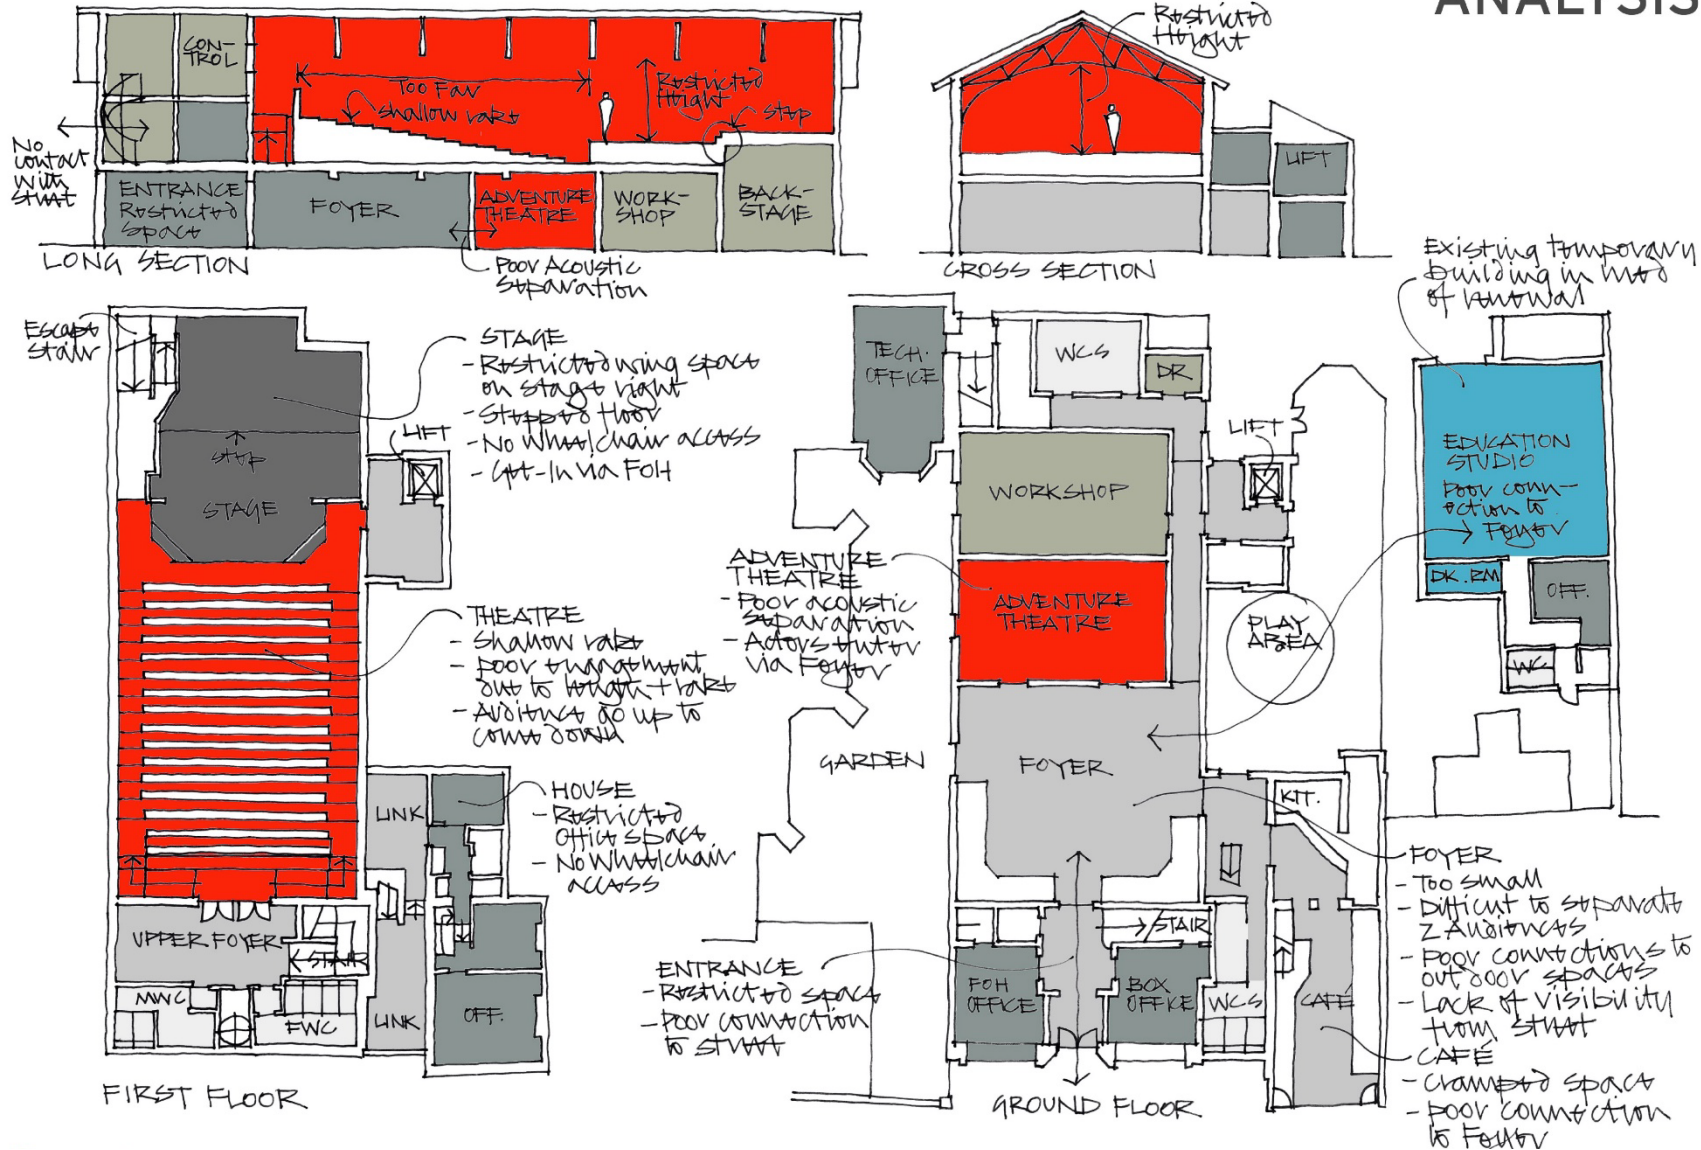

2009

ANALYSIS