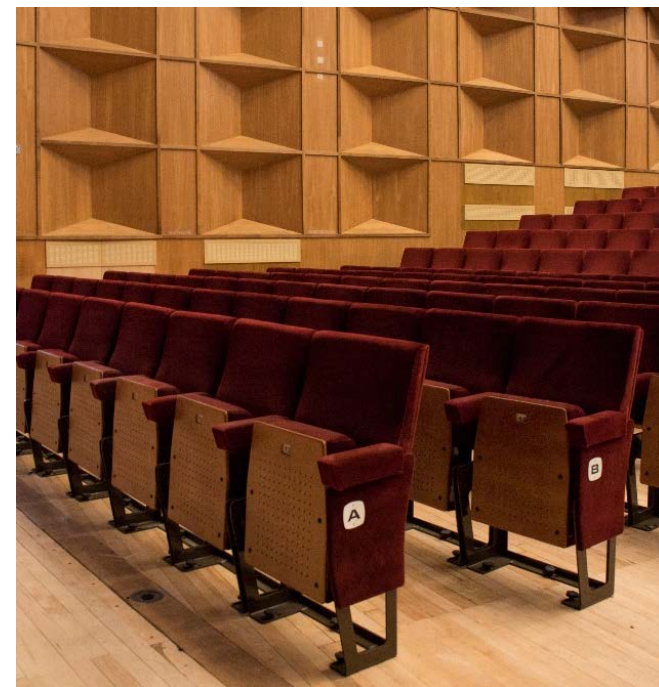

# Fairfield Halls, Croydon

**David Watson,** Associate Director, MICA Architects

Theatres Trust  
Conference 19:  
Centre Stage  
Artist and audience  
at the heart of theatres

**#CentreStage19**

MICA

Fairfield Halls

# MICA

live-work-play

foyer-studio-venue